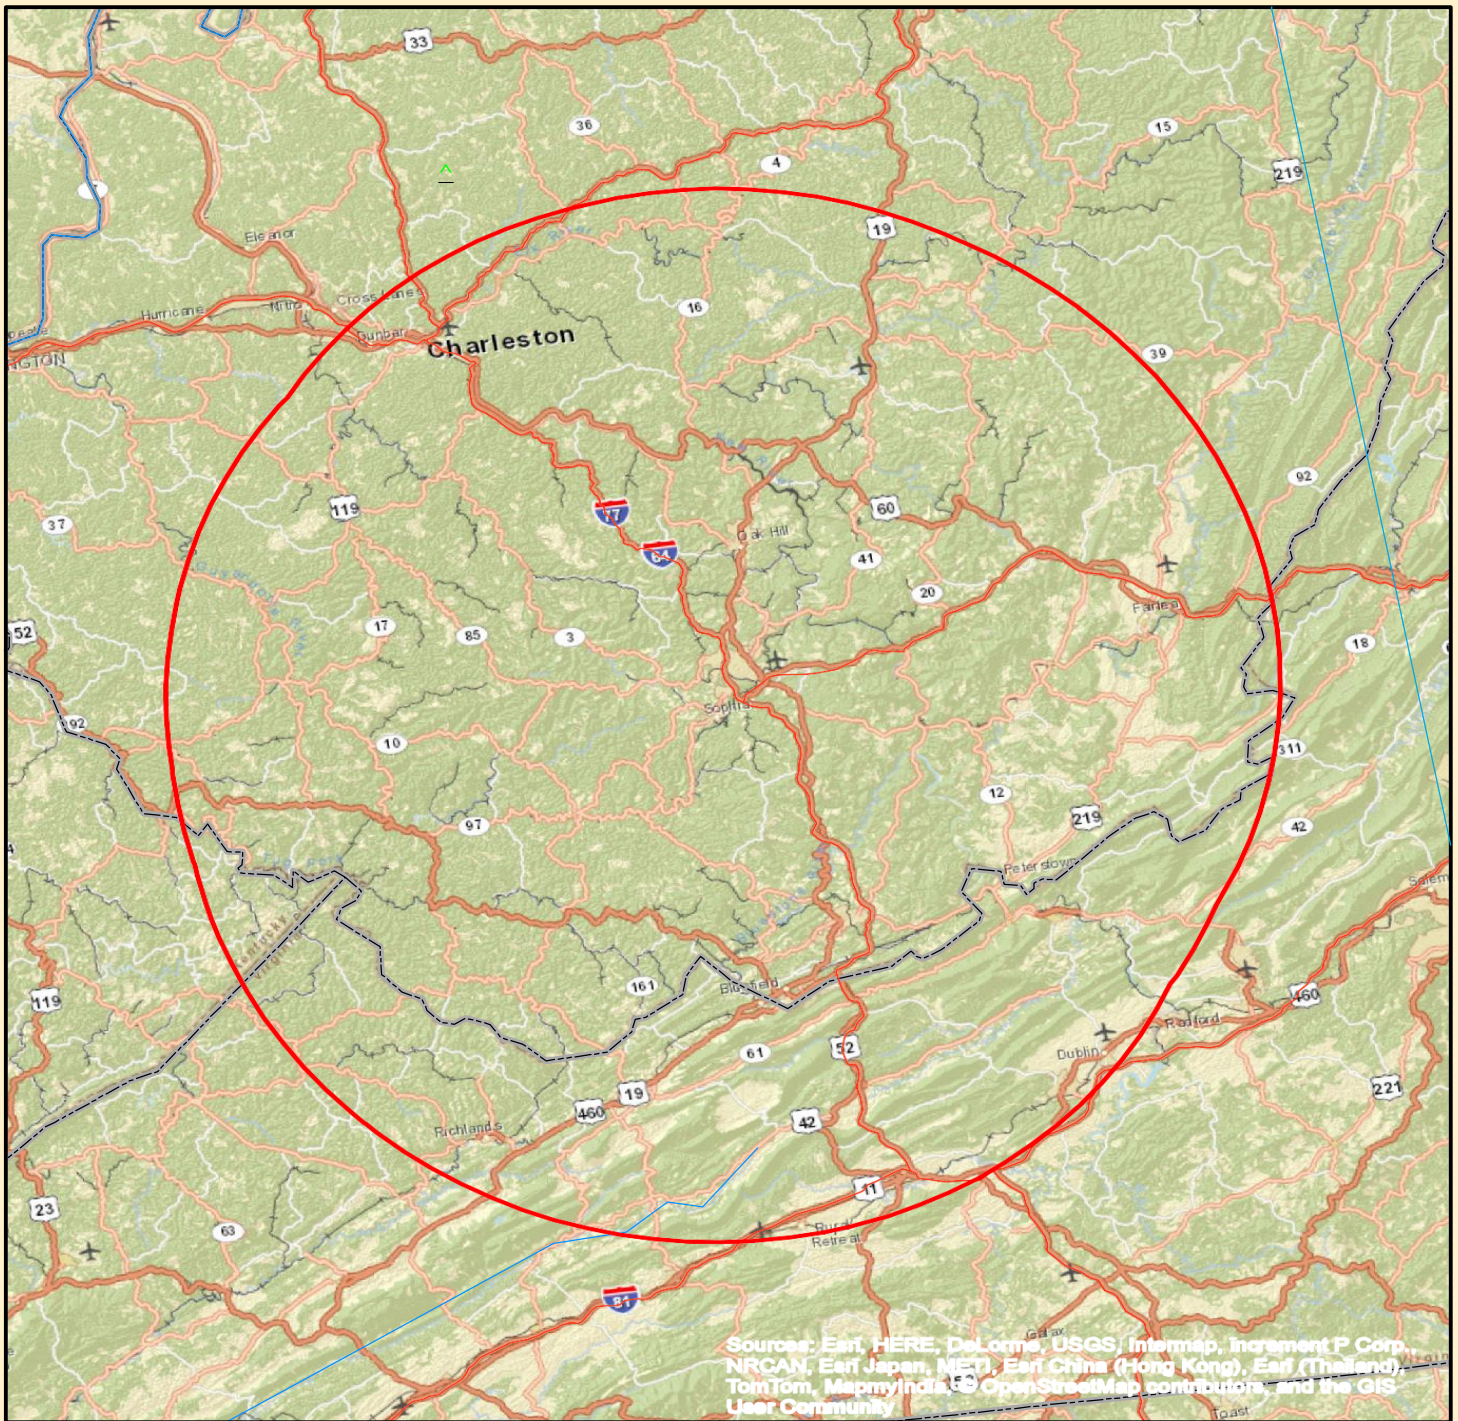

Beckley Police Department Residency Requirement Map

- * Must reside in Raleigh County for take home car
- * Must reside within the 50 mile radius from Beckley Corporate Limits

Sources: Esri, HERE, DeLorme, USGS, Intermap, increment P Corp., NRCAN, Esri Japan, METI, Esri China (Hong Kong), Esri (Thailand), TomTom, MapmyIndia, © OpenStreetMap contributors, and the GIS User Community

CITY OF BECKLEY EMPLOYMENT RECRUITMENT AREA MAP

Published September 24, 2014

Legend

- 50 MILES FROM BECKLEY CORPORATE LIMITS
- Capital Cities
- Interstate Highways
- Rivers
- State Boundaries